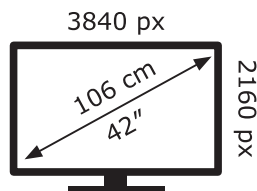

ENERG ⚡

LG Electronics

42LX3Q6LA

52 kWh/1000h

ABCDEF**G**

94 kWh/1000h

2019/2013