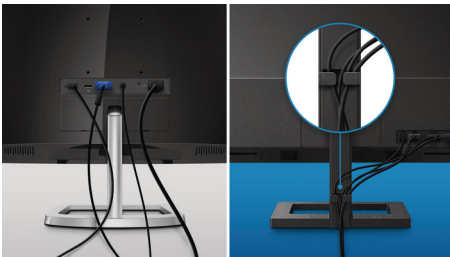

Cable management

Cable management is an intimate design that maintains a tidy workspace by organising the cables and wires required for the operation of a display device.