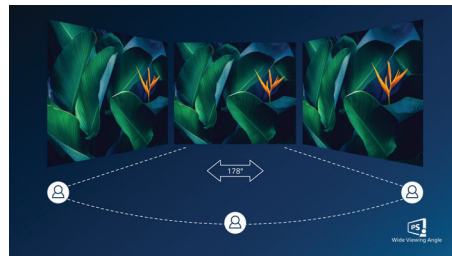

## UltraClear 4K UHD Resolution

These Philips displays utilise high-performance panels to deliver UltraClear, 4K UHD (3840 x 2160) resolution images. Whether you are a demanding professional requiring extremely detailed images for CAD solutions, a user of 3D graphics applications or a financial wizard working on huge spreadsheets, Philips displays will make your images and graphics come alive.

## IPS technology

IPS displays use an advanced technology that gives you extra-wide viewing angles of 178/178 degrees, making it possible to view the display from almost any angle. Unlike standard TN panels, IPS displays give you remarkably crisp images with vivid colours, making them ideal not only for Photos, movies and web browsing, but also for professional applications that demand colour accuracy and consistent brightness at all times.