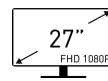

SPECIFICATIONS

PANEL SIZE	27"
PANEL RESOLUTION	1920 x 1080 (FHD)
REFRESH RATE	75Hz
RESPONSE TIME	5ms (GTG)
PANEL TYPE	IPS
VIEWING ANGLE	178°(H) / 178°(V)
ASPECT RATIO	16:9
CONTRAST RATIO	1000:1
sRGB	100% (CIE 1976)
ACTIVE DISPLAY AREA (MM)	597.888(H) x 336.312(V)
PIXEL PITCH (H X V)	0.3114(H) x 0.3114(V)
SURFACE TREATMENT	Anti-glare
DISPLAY COLORS	16.7M
COLOR BIT	8 bits
VIDEO PORTS	1x DisplayPort (1.2a) 1x HDMI (1.4)
AUDIO PORTS	1x Headphone-out
KENSINGTON LOCK	Yes
SPEAKER	2x 2W
VESA MOUNTING	75 x 75 mm
POWER TYPE	External Adaptor (12V 2.5A)
POWER INPUT	100~240V, 50~60Hz
ADJUSTMENT (TILT)	-5° ~ 20°
DIMENSION (W X H X D)	613.50 x 181.10 x 462.60 mm (24.15 x 7.13 x 18.21 inch)
WEIGHT (NW / GW)	3.9 kg (8.6 lbs) / 5.3 kg (11.68 lbs)
Compatibility	PC, Mac, PS5™, PS4™, Xbox, Mobile, Notebook * All trademarks and the registered trademarks are the property of their respective owners.
Note	HDMI: 1920 x 1080 (Up to 75Hz) DisplayPort: 1920 x 1080 (Up to 75Hz) FreeSync Support

FEATURES

27" FHD 1080P

View your applications, spreadsheets and more with a perfect 27 inches screen with a breathtaking viewing experience that comes with Full HD resolution

IPS Grade Panel

Instantly optimize the screen colors and brightness to ensure that you enjoy every detail at its best while creating your own on-line video