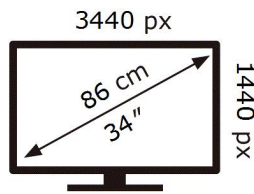

ENERG

SAMSUNG

C34J791WTP

32 kWh/1000h

2019/2013