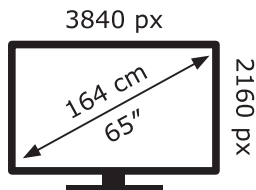

# ENERG

LG Electronics

65QNED7S6QA

**96** kWh/1000h

ABCDEF**G**

**154** kWh/1000h

2019/2013