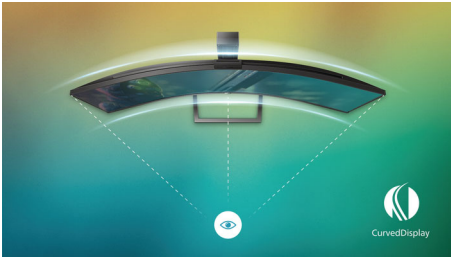

Immersive visuals

- Curved display design for a more immersive experience
- VA display delivers awesome images with wide viewing angles
- Crystal clear images with Quad HD 2560 x 1440 pixels
- SmartImage HDR gives optimal viewing from your HDR content

Features designed for you

- LowBlue mode and Flicker-free easy-on-the eyes viewing
- EasySelect menu toggle key for quick on-screen menu access

PHILIPS

Quad HD gaming monitor
Momentum 5000 27" (68.5 cm), 2560 x 1440 (QHD)

27M1C5500VL/01

Highlights

Curved display design

Desktop monitors offer a personal user experience, which suits a curved design very well. The curved screen provides a pleasant yet subtle immersion effect, which focuses on you at the centre of your desk.