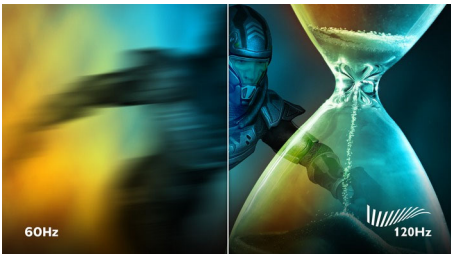

reddot winner 2020

PHILIPS

4K HDR display with Ambiglow
Designed for Xbox Momentum, 27" (68.5 cm), 3840 x 2160 (4K UHD)

279M1RV/01

Highlights

Designed for Xbox

Unleash your console gaming. We partnered with the Xbox team to develop this Designed for Xbox display that is validated to deliver the optimal Xbox Series X visual performance the moment that you plug it in.

4K/120 Hz Console gaming

Game with ultra-clear 4K resolution at a smooth 120 Hz refresh rate when you connect your Xbox Series X and other next-gen consoles via one of multiple HDMI 2.1 connections. A faster refresh rate ensures less skipped frames, showing enemy movement in an ultra-clear, smooth motion to easily target them.