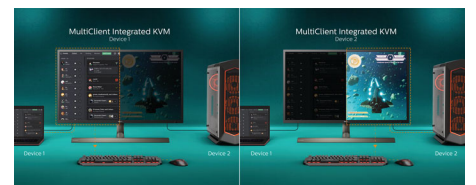

DTS Sound™

DTS Sound is an audio-processing solution designed to optimise the playback of music, movies, streaming and games on the PC regardless of form factors. DTS Sound enables an immersive virtual surround sound experience, complete with rich bass and dialogue enhancement and maximised volume levels free of any clipping or distortion.

NVIDIA® G-SYNC® Compatible

When playing intense games with high refresh rates, screen tearing may appear without optimal graphics synchronisation. Certified as NVIDIA® G-SYNC® compatible, variable

refresh rate (VRR) reducing screen tearing and syncing your monitor's refresh rate with your graphic card's output for a smoother gaming experience. Scenes appear instantly, objects look sharper and gameplay is smooth, giving you a stunning visual experience and a serious competitive edge.

MultiView and built-in KVM

Control and switch between two devices through a single keyboard and mouse with the built-in KVM. MultiView lets you survey both sources simultaneously on one screen. With these features, you can reduce cable clutter and save valuable time. Perfect for streamers with two PCs, content creators or when prepping devices for a LAN event.