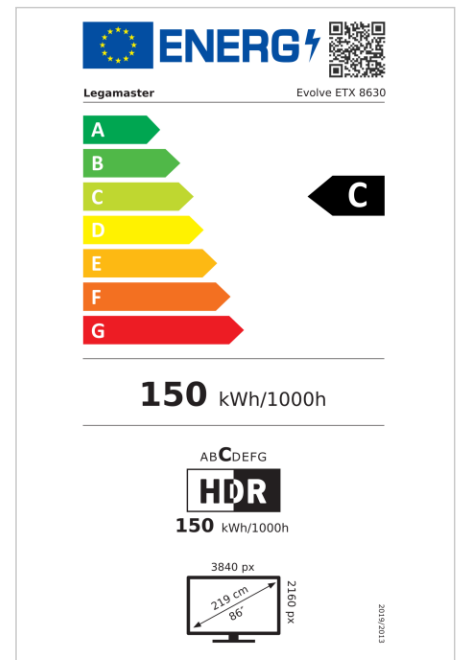

- Android 11
- Etched anti-glare glass
- Zero-gap bonded panel with high contrast & brightness
- 100W power delivery over USB-C
- 3x HDMI
- Built-in wireless sharing options
- NFC-Reader (optional)
- High precision infra-red technology with 32 touch-points
- Free OTA-updates
- Up to 8 years of warranty
- Wifi 6 enabled
- 1% for the Planet certified

Art.No. **7-803130-86UK**

GTIN **8713797105743**

EVOLVE touch monitor

ETX-8630 UK

Display

- Display diagonal: 86 inch
- Display technology: LCD
- Panel type: IPS
- Backlight type: Direct LED
- Display resolution: 3840 x 2160 px | 4K Ultra HD
- Display brightness: 450 cd/m²
- Display number of colours: 1.073 billion colours
- Contrast ratio (static): 4000:1
- Contrast ratio (dynamic): 10000:1
- Display refresh rate: 60 fps
- Response time: 8 ms
- Viewing angle: H: 178° / V: 178°
- Display control: IR remote controller, Keypad, RS-232C, Touch OSD, Ethernet
- Lifespan: 50000 Hours
- Durability: 18/7
- Screen orientation: Landscape