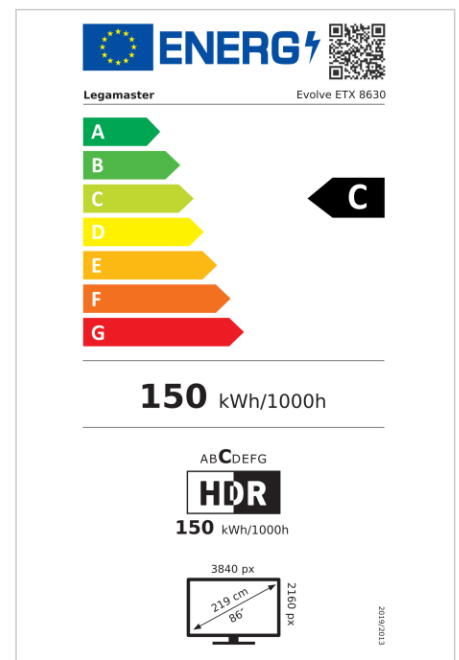

- Android 11
- Etched anti-glare glass
- Zero-gap bonded panel with high contrast & brightness
- 100W power delivery over USB-C
- 3x HDMI
- Built-in wireless sharing options
- NFC-Reader (optional)
- High precision infra-red technology with 32 touch-points
- Free OTA-updates
- Up to 8 years of warranty
- Wifi 6 enabled
- 1% for the Planet certified

Art.No. **7-803130-86US**

GTIN **8713797105781**

EVOLVE touch monitor

ETX-8630 US

Display

- Display diagonal: 86 inch
- Display technology: LCD
- Panel type: IPS
- Backlight type: Direct LED
- Display resolution: 3840 x 2160 px | 4K Ultra HD
- Display brightness: 450 cd/m²
- Display number of colours: 1.073 billion colours
- Contrast ratio (static): 4000:1
- Contrast ratio (dynamic): 10000:1
- Display refresh rate: 60 fps
- Response time: 8 ms
- Viewing angle: H: 178° / V: 178°
- Display control: IR remote controller, Keypad, RS-232C, Touch OSD, Ethernet
- Lifespan: 50000 Hours
- Durability: 18/7
- Screen orientation: Landscape