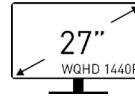

PRO MP273QP

Business & Productivity Monitor

27" Screen Size

View your applications, spreadsheets and more with a perfect 27 inches screen and experience a breathtaking screen that comes with WQHD resolution

Built-in Speakers

Built-in speakers allow you to listen clearly without connecting external speakers

SPECIFICATIONS

Type / Size	27"
Active Display Area (mm)	596.736(H) x 335.664(V)
Curvature	Flat
Panel Type	IPS
Resolution	2560 x 1440 (WQHD)
Pixel Pitch	0.2331(H) x 0.2331(V)
Aspect Ratio	16:9
Brightness (nits)	250 cd/m ²
Contrast Ratio	1000:1
Refresh Rate	75Hz
Response Time	1ms (MPRT) / 4ms (GTG)
View Angles	178°(H) / 178°(V)
sRGB	102% (CIE 1976)
Surface Treatment	Anti-glare
Display Colors	16.7M
Color Bit	8 bits
Video Interface	2x HDMI (1.4b) 1x DisplayPort (1.2a) 1x Headphone-out
Speaker	2x 2W
Power Type	External Adaptor 12V 3A
Power Input	100~240V, 50~60Hz
Adjustment (Tilt)	-5° ~ 20°
Adjustment (Swivel)	-30° ~ 30°
Adjustment (Height)	0 ~ 110 mm
Adjustment (Pivot)	-90° ~ 90°
Kensington Lock	Yes
VESA Mounting	75 x 75 mm
Product Dimension with Stand (W x D x H)	613.50 x 200.80 x 413.40 mm (24.15 x 7.90 x 16.28 inch)
Product Dimension without Stand (W x D x H)	613.50 x 48.50 x 362.50 mm (24.15 x 1.90 x 14.27 inch)
Weight (NW / GW)	5.67 kg (12.50 lbs) / 7.6 kg (16.76 lbs)
Dimension (W x D x H) With Carton	841 x 131 x 448 mm (33.11 x 5.16 x 17.64 inch)
Note	HDMI: 2560 x 1440 (Up to 75Hz) DisplayPort: 2560 x 1440 (Up to 75Hz) Adaptive-Sync support