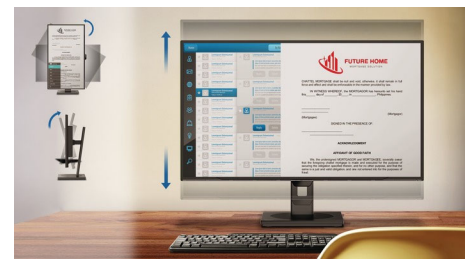

## LowBlue Mode & Flicker-free

Our LowBlue Mode and Flicker-free technology have been developed to reduce eye strain and fatigue often caused by long hours in front of a monitor.

## Built-in stereo speakers

A pair of high quality stereo speakers built into a display device. It can be visible front firing, or invisible down firing, top firing, rear firing, etc depending on model and design.

## Compact Ergo Base

The Compact Ergo Base is a people-friendly Philips monitor base that tilts, pivot and height-adjusts so each user can position the monitor for maximum viewing comfort and efficiency.