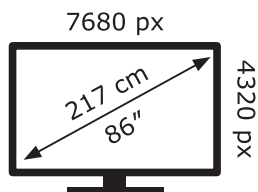

ENERG ⚡

LG Electronics

86QNE993QB

269 kWh/1000h

ABCDEF**G**

525 kWh/1000h

2019/2013