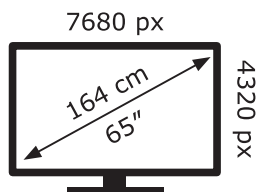

ENERG ⚡

LG Electronics

65QNED963QA

111 kWh/1000h

ABCDEF**G**

215 kWh/1000h

2019/2013