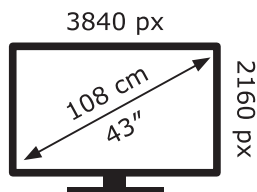

ENERG ⚡

LG Electronics

43UQ81003LB

54 kWh/1000h

ABCDEF**G**

HDR

77 kWh/1000h

2019/2013