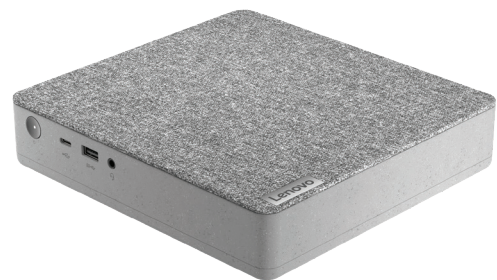

ideacentre Mini 5i

MINI. BUT MIGHTY.

Lenovo™ IdeaCentre™ Mini 5i packs a deceptively powerful punch within a compact and friendly textile-covered exterior, featuring up to 10th generation Intel® Core™ i7 processors, fast DDR4 RAM memory, plus plenty of memory, storage, and ports for your everyday computing needs.

WHY YOU SHOULD BUY LENOVO IDEACENTRE MINI 5i

Big things come in small packages

Big things do come in small packages, and the IdeaCentre Mini 5i is no exception, delivering powerful and reliable system performance from 10th generation of the Intel® Core™ i7 processors and up to 32 GB DDR4 memory.

Fast, reliable storage

Bulk up your media library without having to deal with capacity anxiety. Get fast and reliable storage with 512 GB SSD or 2 TB HDD.

A full fleet of ports

The IdeaCentre Mini 5i comes fully equipped with five USB 3.1 Type-A ports (one in front and four in the back), as well as a USB 3.1 Type-C™ port in front for faster charging and data transfer speeds. Hook up a second monitor to the HDMI™ 1 port to boost your productivity with a multi-screen display.

A strong statement with a small footprint

As the essential PC-in-a-box, the IdeaCentre Mini 5i takes up minimal space, yet its home decor-friendly case make a strong statement for your interiors. The Terrazzo Grey exterior blended with Mineral Grey textile coverings set off the dotted design of the chassis, evoking warmth and a homey, contemporary feel.