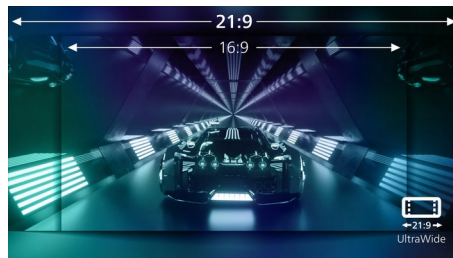

UltraWide CrystalClear images

These Philips screens deliver CrystalClear, UltraWide Quad HD 3440 x 1440 pixel images. Utilizing high performance panels with high-density pixel count, 178/178 wide viewing angles, these new displays will make your images and graphics come alive. The UltraWide 21:9 format enables more productivity with more room for side-by-side comparisons and more viewable spreadsheet columns. Whether you are demanding professional requiring extremely detailed information for CAD-CAM solutions, or a

34M2C7600MV/57

financial wizard working on huge spreadsheets, Philips displays delivers CrystalClear images.