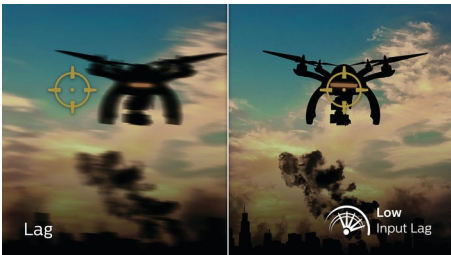

Low input lag

Input lag is the amount of time that elapses between performing an action with connected devices and seeing the result on screen. Low input lag reduces the time delay between entering a command from your devices to monitor, greatly improve on playing twitch-

sensitive video games, particularly important to whom plays fast-paced, competitive games.