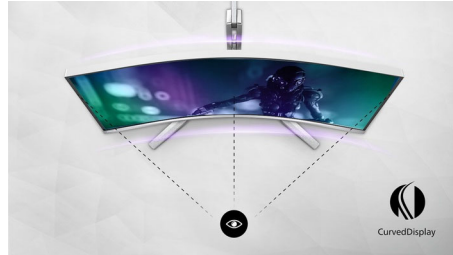

## 165Hz Gaming

You play intense, competitive gaming. You demand display with lag free, ultra-smooth images. This Philips display redraws the screen image up-to 165 times per second, effectively faster than a standard display. A lower frame rate can make enemies appear to jump from spot to spot on the screen, making them difficult targets to hit. With 165Hz frame rate, you get those critical missing images on the screen which shows enemy movement in ultra-smooth motion so you can easily target them. With ultra-low input lag and no screen tearing, this Philips display is your perfect gaming partner.

## Curved display design

Desktop monitors offer a personal user experience, which suits a curve design very well. The curved screen provides a pleasant yet subtle immersion effect, which focuses on you at the center of your desk.