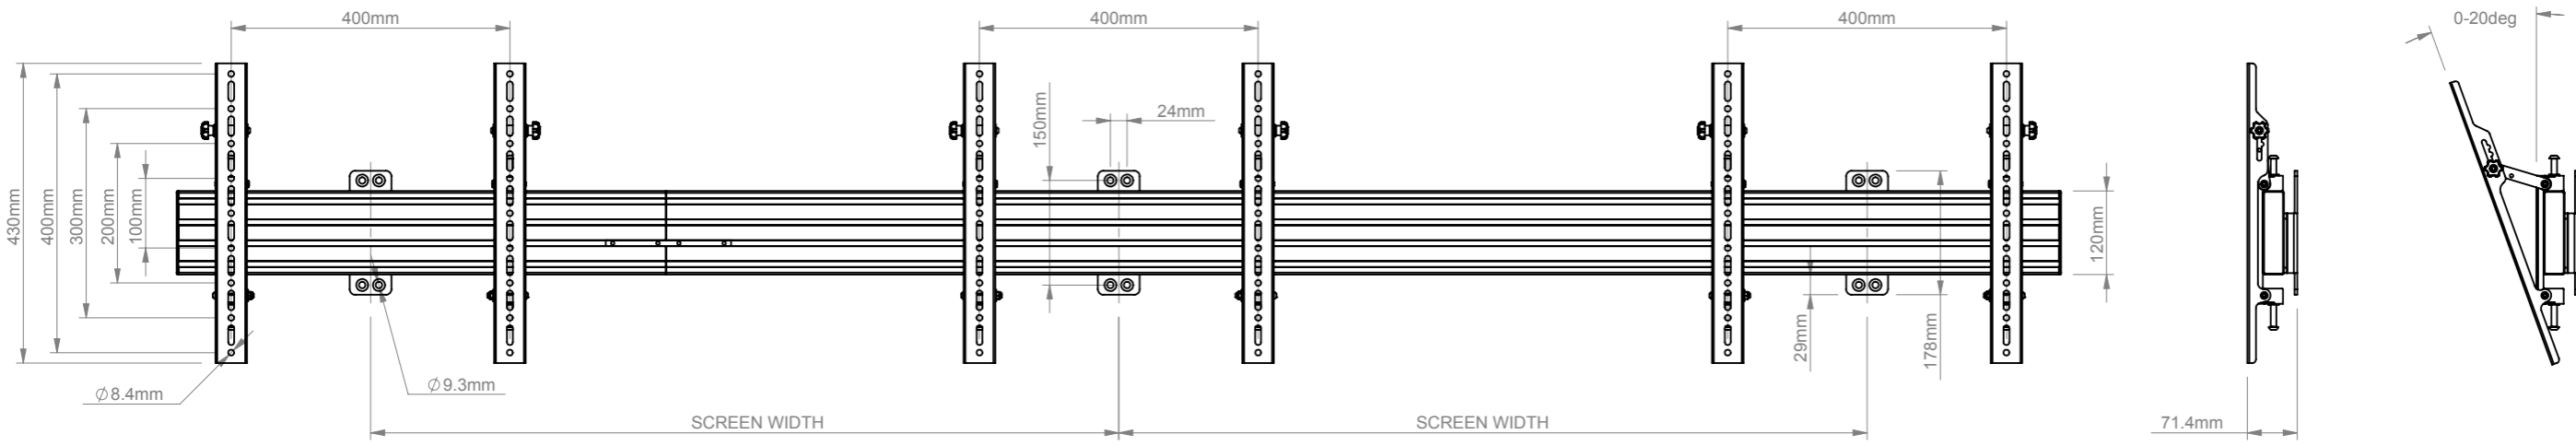

THE INFORMATION CONTAINED IN THIS DRAWING IS THE SOLE PROPERTY OF B-TECH INTERNATIONAL DESIGN AND MANUFACTURING LIMITED, ANY REPRODUCTION IN PART OR WHOLE WITHOUT THE WRITTEN PERMISSION OF B-TECH INTERNATIONAL DESIGN AND MANUFACTURING LIMITED IS PROHIBITED.

B-Tech International Design and Manufacturing Limited		B-Tech No: BT8330-WL3x1-46-T
Part of the B-Tech International Group of Companies		Version: V1.0
 UNLESS OTHERWISE SPECIFIED DIMENSIONS ARE IN MILLIMETERS	Size: A3	Title: System X: 3x1 Video Wall Tilt
	Scale: 1:10	Revision: 0.0
Sheet: 1 of 1	Date: 12/17/2015	File Name: BTD-BT8330-WL3X1-46-T-R0.0