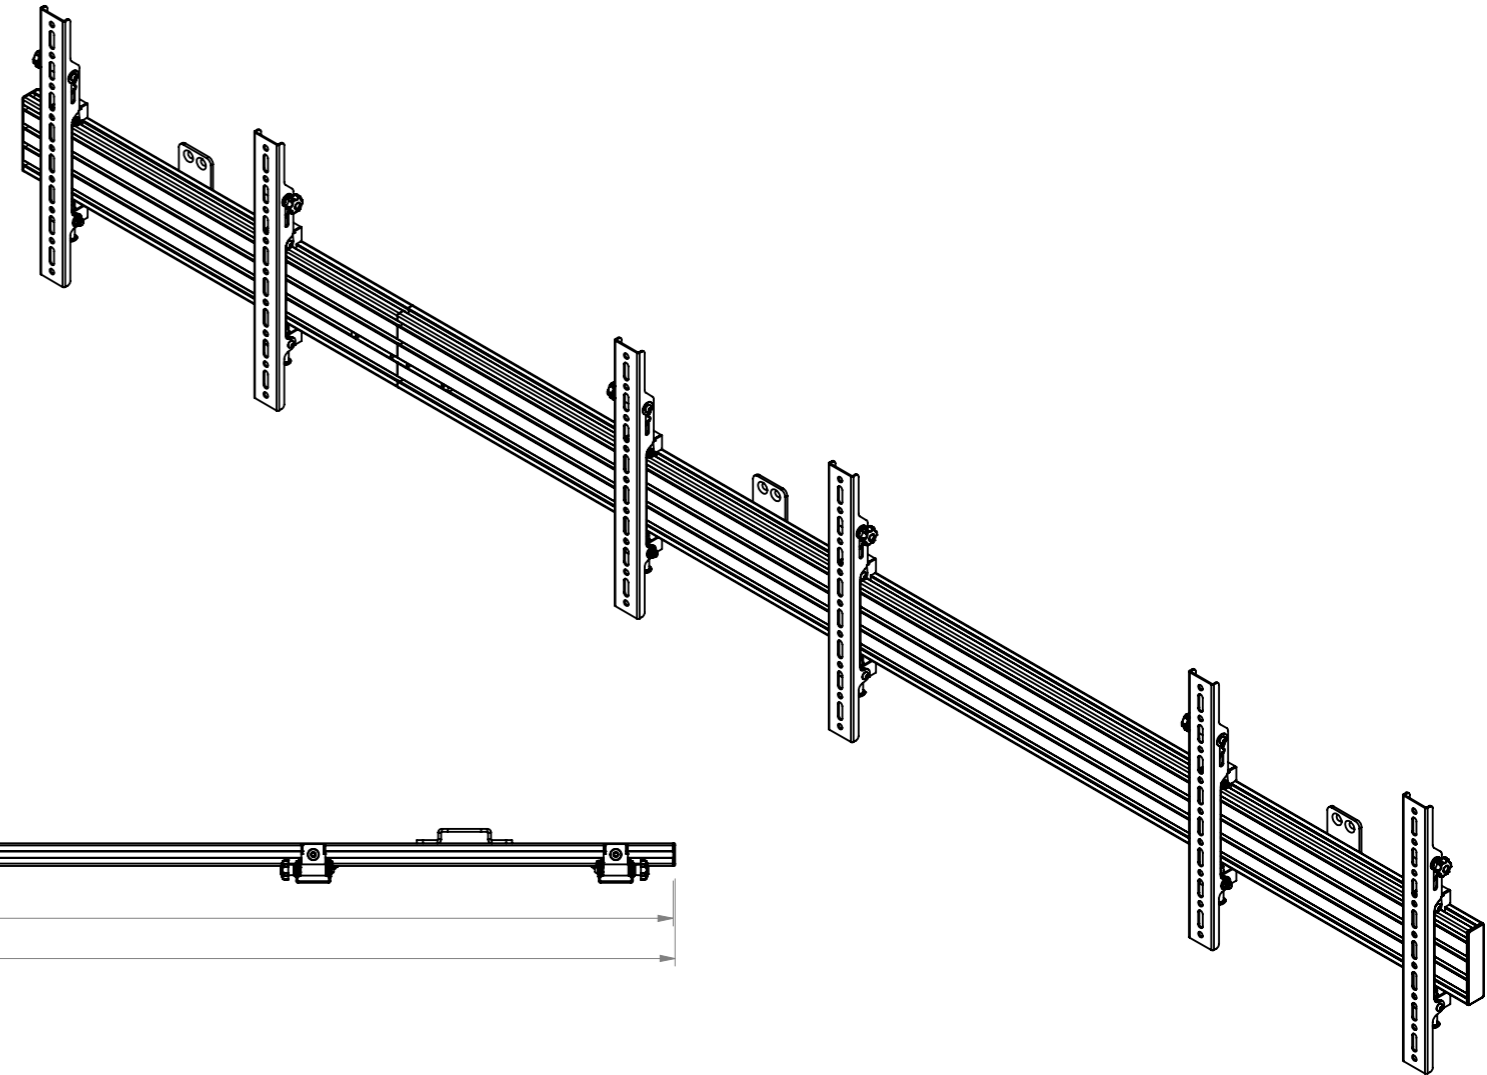

THE INFORMATION CONTAINED IN THIS DRAWING IS THE SOLE PROPERTY OF B-TECH INTERNATIONAL DESIGN AND MANUFACTURING LIMITED, ANY REPRODUCTION IN PART OR WHOLE WITHOUT THE WRITTEN PERMISSION OF B-TECH INTERNATIONAL DESIGN AND MANUFACTURING LIMITED IS PROHIBITED.

B-Tech International Design and Manufacturing Limited		B-Tech No: BT8330-WL3x1-46-T
Part of the B-Tech International Group of Companies		Version: V1.0
 UNLESS OTHERWISE SPECIFIED DIMENSIONS ARE IN MILLIMETERS	Size: A3	Title: System X: 3x1 Video Wall Tilt
	Scale: 1:10	Revision: 0.0
Sheet: 1 of 1	Date: 12/17/2015	File Name: BTD-BT8330-WL3X1-46-T-R0.0