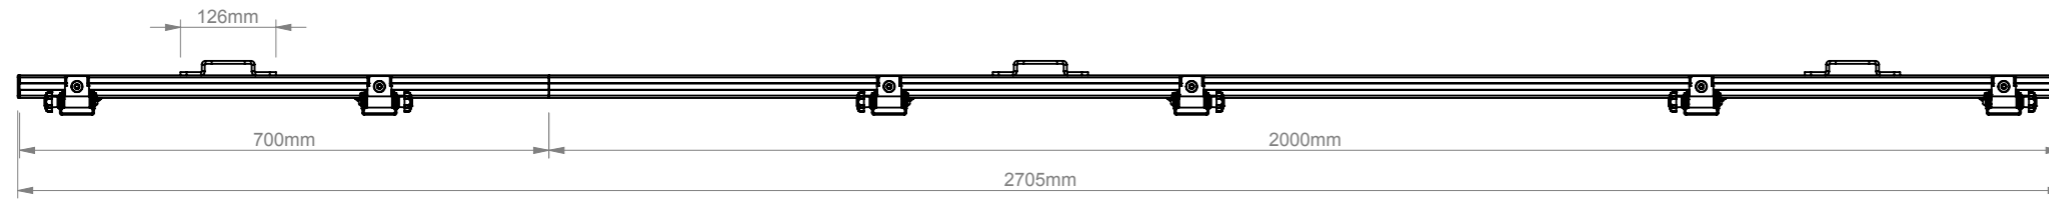

THE INFORMATION CONTAINED IN THIS DRAWING IS THE SOLE PROPERTY OF B-TECH INTERNATIONAL DESIGN AND MANUFACTURING LIMITED, ANY REPRODUCTION IN PART OR WHOLE WITHOUT THE WRITTEN PERMISSION OF B-TECH INTERNATIONAL DESIGN AND MANUFACTURING LIMITED IS PROHIBITED.

B-Tech International Design and Manufacturing Limited		B-Tech No: BT8330-WL3x1-46-T
Part of the B-Tech International Group of Companies		Version: V1.0
 UNLESS OTHERWISE SPECIFIED DIMENSIONS ARE IN MILLIMETERS	Size: A3	Title: System X: 3x1 Video Wall Tilt
	Scale: 1:10	Revision: 0.0
Sheet: 1 of 1	Date: 12/17/2015	File Name: BTD-BT8330-WL3X1-46-T-R0.0