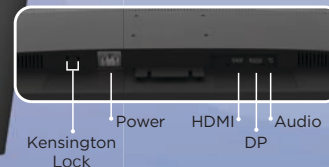

Fast and easy setup

The Lenovo D32-40 Monitor sports a variety of connectivity options including an HDMI 1.4 port, a DP 1.2 port, and a 3.5 mm audio jack for easy connection with your computer, laptop, and headphones. The tilt function gives you the flexibility to adjust the monitor to a position you find most comfortable while the 100 x 100 VESA Mount support lets you mount the monitor so you free desk space and get the most comfortable viewing position for long hours of work or play.