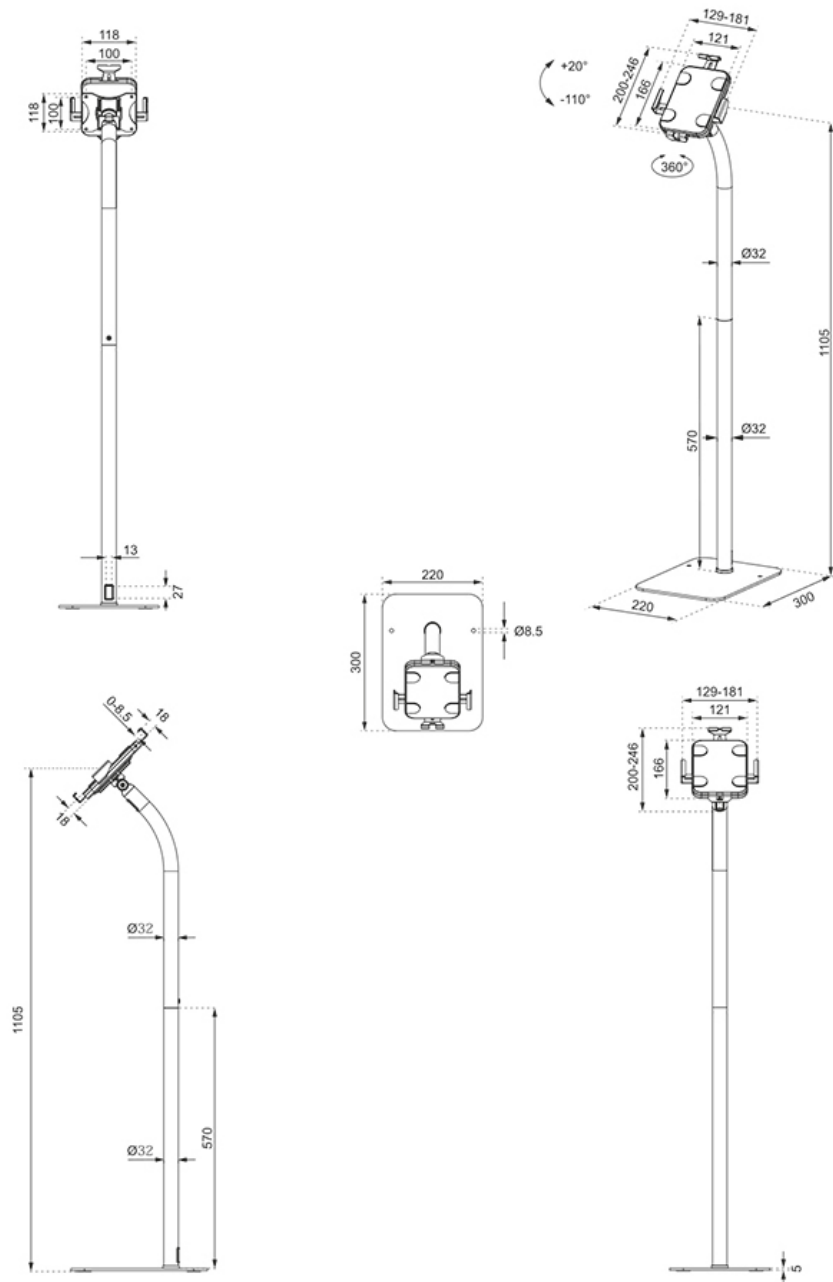

FL15-625WH1

NEOMOUNTS FL15-625WH1 TABLET FLOOR STAND 7.9-11" - LOCKABLE - UNIVERSAL

SPECIFICATIONS

GENERAL

Min. screen size*	7.9
Max. screen size*	11
Max. weight	1
Screens	1

FUNCTIE

Type	Tilt Rotate
Lockable	Lockable - Security screw included
Tilt (degrees)	+20°, -110°
Rotate (degrees)	360°
Height	123,8 cm
Width	22 cm
Depth	30 cm
Adjustment type	Manual

INFORMATION

Color	White
Main material	Steel
Warranty	5 year

*Please note: The inch sizes stated are just an indication, combined with the weight and VESA sizes. The maximum weight and VESA size are absolute restrictions for the products and should not be exceeded.

Neomounts

Neomounts

Neomounts FL15-625WH1 Tablet floor stand - 7.9-11" - 130° tiltable - 360° rotatable - lockable (incl. security screw, excl. lock) - bolt-down - suitable for iPad/iPad Air 9.7" - white

The Neomounts FL15-625WH1 is a tablet floor stand that can rotate 360° to easily switch between portrait and landscape orientation. Additionally, the tablet holder can be tilted +20°/-110° for comfortable viewing. Using the sliding rail at the back, the tablet can be perfectly aligned in the centre of the holder.

The floor stand features an anti-theft lock and a bolt-down base for extra security. Anti-skid pads protect the tablet from any scratches, while the height and width adjustable clamps ensure safe and solid placement of the device. The upper part has a cutout for the tablet's camera. Cables can be neatly routed via the internal cable management system. The FL15-625WH1 is suitable for tablets with a thickness of 0-8,5 mm.

FL15-625WH1

NEOMOUNTS FL15-625WH1 TABLET FLOOR STAND 7.9-11" - LOCKABLE - UNIVERSAL

Neomounts

Measuring unit: mm