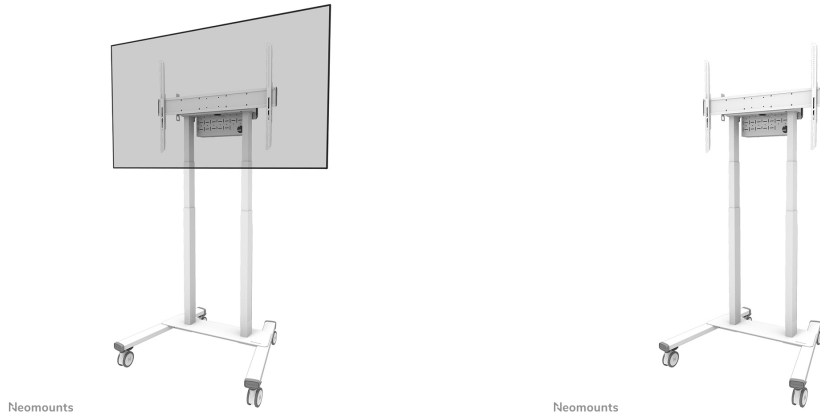

FL55-875WH1

SPECIFICATIONS

GENERAL

Min. screen size*	55
Max. screen size*	100
Max. weight	110
Screens	1
VESA maximum	800x600 mm
VESA minimum	100x100 mm

FUNCTIE

Type	Fixed
Height adjustment	111,3-176,3 cm
Lockable	Lockable - Padlock not included
Height	208,8 cm
Width	101,9 cm
Depth	83,1 cm
Adjustment type	Motorised

NEOMOUNTS FL55-875WH1 TV TROLLEY 55-100" - MOTORISED - TÜV

Neomounts MOVE Lift FL55-875WH1 TV trolley - 55-100" - max 110 kg - motorised h 111,3-176,3 cm (35mm/sec) - VESA 100x100-800x600 - lockable (excl. lock) - TÜV certified - video bar kit optionally available - white

The Neomounts FL55-875WH1 MOVE Lift is a mobile floor stand for displays up to 100" with a maximum weight capacity of 110 kg. The trolley has 65 cm motorized height adjustment (35 mm/second), is operated with a wired remote control and features an anti-collision system for extra safety. A lockable, ventilated hardware compartment with cable opening is included and optional for installation.

The MOVE Lift trolley features practical handles and four solid 10 cm double locking caster wheels that allow you to move and use the floor stand wherever you like. Due to the large caster wheels, thresholds or carpets are no challenge to the FL55-875WH1. The open design wheelbase allows easy access to the (touch) display and enables easier movement around objects. The included cable duct, optional to install, conceal and route cables from floor stand to screen. A practical cable management bracket at the back of the trolley ensure easy and safe relocation. Additionally, at the bottom of the trolley a space with tie wrap holes is available to install a power strip.