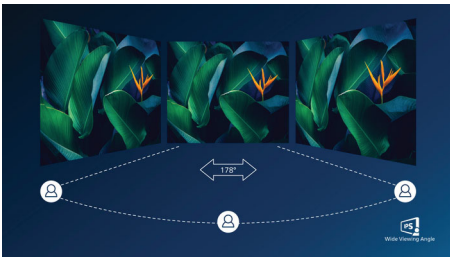

PHILIPS

LCD monitor with USB-C docking
S Line 27" (68.6 cm), 1920 x 1080 (Full HD)

273S1/00

Highlights

USB Type-C connection

This Philips display features a built-in USB type-C docking station with power delivery. With intelligent and flexible power management, you can power charge your compatible* laptop directly. Its slim, reversible USB-C connector allows for easy, one-cable docking. Simplify by connecting all your peripherals like keyboard, mouse and your RJ-45 Ethernet cable to the monitor's docking station. You can watch high-resolution video and transfer data at super-speed, while powering up and re-charging your notebook at the same time.

IPS technology

IPS displays use an advanced technology that gives you extra-wide viewing angles of 178/178 degrees, making it possible to view the display from almost any angle. Unlike standard TN panels, IPS displays give you remarkably crisp images with vivid colours, making them ideal not only for Photos, movies and web browsing, but also for professional applications that demand colour accuracy and consistent brightness at all times.