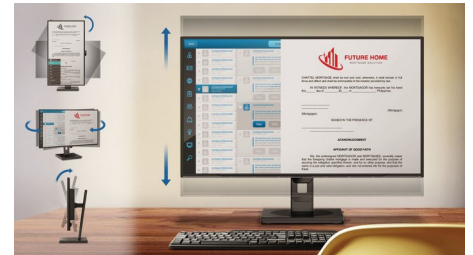

EasyRead mode

EasyRead mode for a paper-like reading experience

SmartErgoBase

The SmartErgoBase is a monitor base that delivers ergonomic display comfort and provides cable management. The base can swivel, tilt and rotate to various angles to ensure maximum comfort. The height-adjustable stand guarantees the optimal viewing level, reducing the physical strains of a long workday, while cable management reduces cable clutter and keeps the workspace neat and professional.