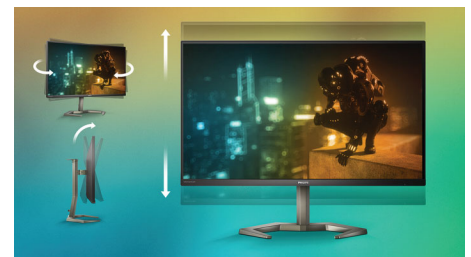

Philips Curved Gaming
Monitor
Full HD gaming monitor

Momentum 5000

32 (31.5" / 80 cm diag.)
1920 x 1080 (Full HD)

32M1C5200W

Feel your game

This Philips gaming monitor is designed for the highest intensity gameplay. Sync technology, ultra-fast 240Hz refresh rate and 0.5ms response time create tear-free and low latency gameplay. SmartImage HDR gives a vibrant, lifelike display.

Curved display design

Desktop monitors offer a personal user experience, which suits a curve design very well. The curved screen provides a pleasant yet subtle immersion effect, which focuses on you at the center of your desk.

LowBlue Mode & Flicker-free

Our LowBlue Mode and Flicker-free technology have been developed to reduce eye strain and fatigue often caused by long hours in front of a monitor.

Compact Ergo Base

The Compact Ergo Base is a people-friendly Philips monitor base that tilts, swivels and height-adjusts so each user can position the monitor for maximum viewing comfort and efficiency.