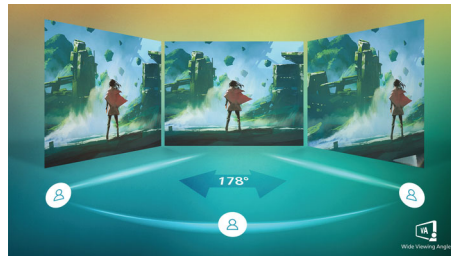

VA display

Philips VA LED display uses an advanced multi-domain vertical alignment technology which gives you super-high static contrast ratios for extra vivid and bright images. While standard office applications are handled with ease, it is especially suitable for photos, web-browsing, movies, gaming, and demanding graphical applications. It's optimized pixel management technology gives you 178/178 degree extra wide viewing angle, resulting in crisp images.