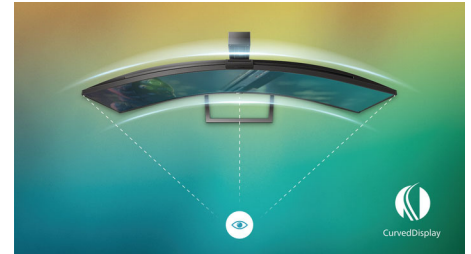

Curved display design

Desktop monitors offer a personal user experience, which suits a curve design very well. The curved screen provides a pleasant yet subtle immersion effect, which focuses on you at the center of your desk.