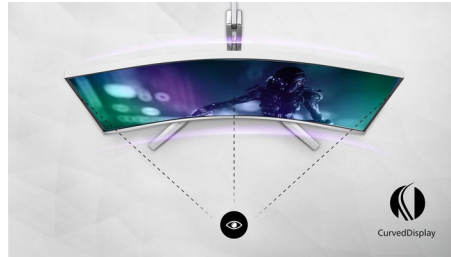

## 165 Hz Gaming

You play intense, competitive gaming. You demand display with lag-free, ultra-smooth images. This Philips display redraws the screen image up to 165 times per second, effectively faster than a standard display. A lower frame rate can make enemies appear to jump from spot to spot on the screen, making them difficult targets to hit. With a 165 Hz frame rate, you get those critical missing images on the screen, which shows enemy movement in ultra-smooth motion so you can easily target them. With ultra-low input lag and no screen tearing, this Philips display is your perfect gaming partner.

## Curved display design

Desktop monitors offer a personal user experience, which suits a curved design very well. The curved screen provides a pleasant yet subtle immersion effect, which focuses on you at the centre of your desk.