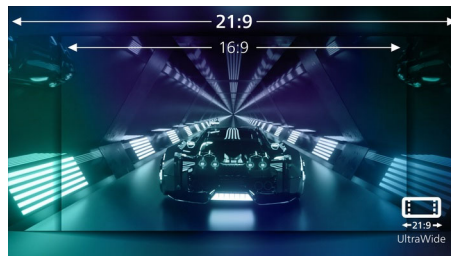

UltraWide CrystalClear images

These Philips screens deliver Crystal Clear, UltraWide Quad HD 3440 x 1440 pixel images. Utilising high-performance panels with high-density pixel count and 178/178 wide viewing angles, these new displays will make your images and graphics come alive. The UltraWide 21:9 format enables more productivity with more room for side-by-side comparisons and more viewable spreadsheet columns. Whether you are a demanding professional requiring extremely detailed information for CAD-CAM solutions or a financial wizard working on huge spreadsheets, Philips displays deliver Crystal Clear images.