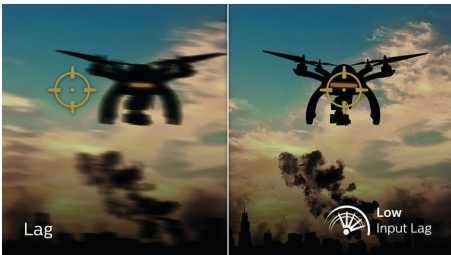

Low input lag

Input lag is the amount of time that elapses between performing an action with connected devices and seeing the result on screen. Low input lag reduces the time delay between entering a command from your devices to monitor, greatly improving play on twitch-sensitive video games, particularly important for playing fast-paced, competitive games.