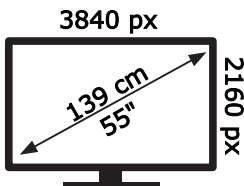

ENERG

Daewoo

55DM53UA

82 kWh/1000h

ABCDEF **G**

82 kWh/1000h

50638164

2019/2013