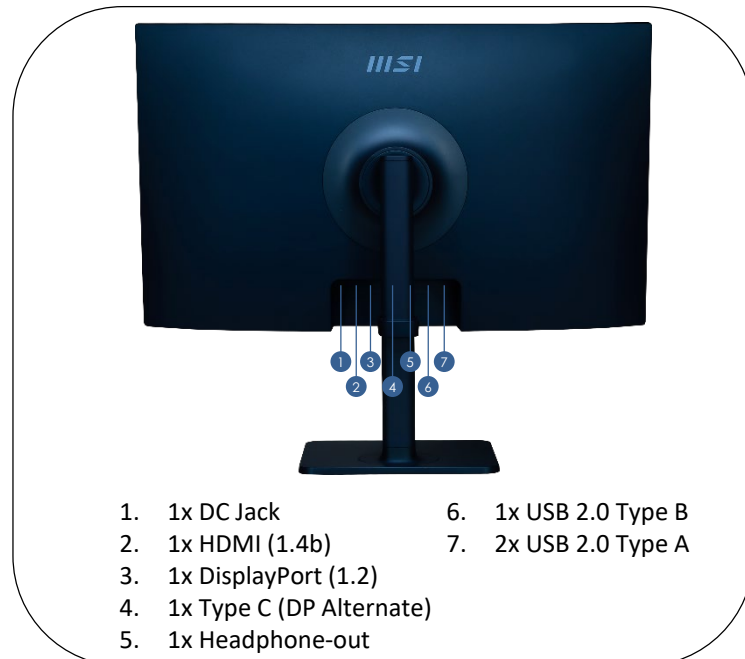

#### KVM Function Support

Control multiple devices via one set of keyboard, mouse, and MSI monitor.

#### Type C 65W Power Delivery

Built-in an USB Type-C connection with 65W power delivery allows you to effortlessly connect to and charge your devices

#### Adjustable stand

Adjust the stand to the angle that is most suitable for you to keep yourself work comfortably

#### Built-in Speakers

Built-in speakers allow you to listen clearly without connecting external speakers

- 1x DC Jack
- 1x HDMI (1.4b)
- 1x DisplayPort (1.2)
- 1x Type C (DP Alternate)
- 1x Headphone-out
- 1x USB 2.0 Type B
- 2x USB 2.0 Type A