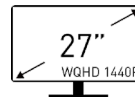

### SPECIFICATIONS

Type / Size	27"
Colorway	Ultramarine Blue
Active Display Area (mm)	596.736(H) x 335.664(V)
Curvature	Flat
Panel Type	IPS
Resolution	2560 x 1440 (WQHD)
Pixel Pitch	0.2331(H) x 0.2331(V)
Aspect Ratio	16:9
Brightness (nits)	300 cd/m <sup>2</sup>
Contrast Ratio	1000:1
Refresh Rate	75Hz
Response Time	4ms (GTG)
View Angles	178° (H) / 178° (V)
sRGB	95% (CIE 1976)
Surface Treatment	Anti-glare
Display Colors	16.7M
Color Bit	8 bits
Video Interface	1x HDMI (1.4b) 1x DisplayPort (1.2) 1x Type C (DP Alternate with 65W PD) 1x Headphone-out
USB	1x USB 2.0 Type B 2x USB 2.0 Type A
Speaker	2x 2W
Power Type	External Adaptor (19V 5.79A)
Adjustment (Tilt)	-5° ~ 20°
Adjustment (Swivel)	-30° ~ 30°
Adjustment (Pivot)	-90° ~ 90°
Adjustment (Height)	0 ~ 110mm
Kensington Lock	Yes
VESA Mounting	75 x 75 mm
Dimension (W x D x H)	613.5 x 200.81 x 401.5 mm (24.15 x 7.91 x 15.81 inch)
Weight (NW / GW)	5.85 kg (12.90 lbs) / 8.1 kg (17.86 lbs)
Dimension (W x D x H) With Carton	893 x 167 x 464 mm (35.16 x 6.57 x 18.27 inch)
Note	HDMI: 2560 x 1440 (Up to 75Hz) DisplayPort: 2560 x 1440 (Up to 75Hz) Type-C: 2560 x 1440 (Up to 75Hz)

#### 27" IPS Screen

View your applications, spreadsheets and more with a perfect 27 inches screen and experience a breathtaking screen that comes with WQHD resolution