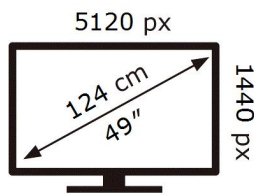

ENERG

SAMSUNG

S49AG954NP

45 kWh/1000h

ABCDEF **G**

101 kWh/1000h

2019/2013