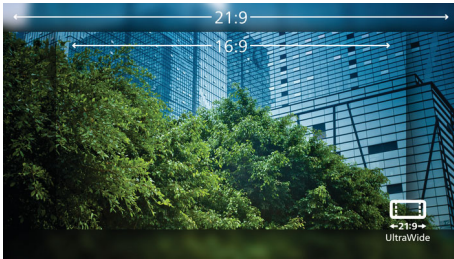

PHILIPS

LCD monitor with Windows Hello Webcam
5000 series 34" (86.36 cm), 3440 x 1440 (WQHD)

34E1C5600HE/27

Highlights

UltraWide CrystalClear images

These Philips screens deliver CrystalClear, UltraWide Quad HD 3440 x 1440 pixel images. Utilizing high performance panels with high-density pixel count, 178/178 wide viewing angles, these new displays will make your images and graphics come alive. The UltraWide 21:9 format enables more productivity with more room for side-by-side comparisons and more viewable spreadsheet columns. Whether you are demanding professional requiring extremely detailed information for CAD-CAM solutions, or a financial wizard working on huge spreadsheets, Philips displays delivers CrystalClear images.