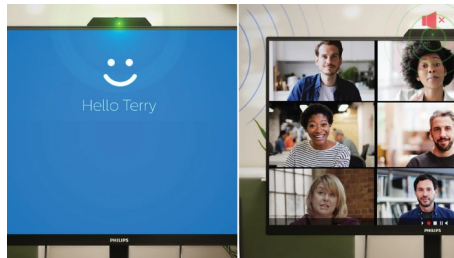

Webcam & noise cancelling mic

This Philips monitor comes with built-in 5MP webcam, noise cancelling microphone, and speakers. Making it perfect for working from home and collaborating remotely. The webcam is certified for Windows Hello. Equipped with advanced sensors for Windows Hello™ facial recognition, which conveniently logs you into your Windows devices in less than 2 seconds. The physical camera switch offers extra privacy when not in use. The noise-cancelling microphone and dual 5-watt integrated speakers deliver clear communications.