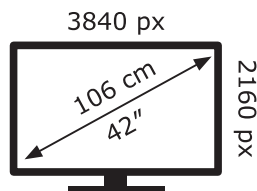

ENERG

LG Electronics

42LX3Q9LA

52 kWh/1000h

ABCDEF**G**

94 kWh/1000h

2019/2013