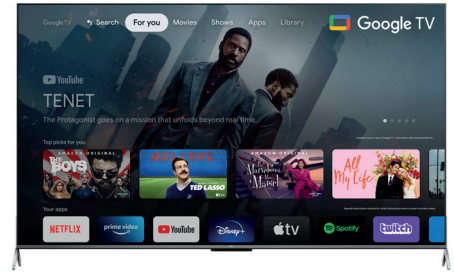

TCL

85C735K

PICTURE

Screen size (inches/cm)	85 / 215.9
Visible screen size : diagonal(inches/cm)	84.5 / 214
Panel resolution	UHD
Wide color Technology	Quantum Dot
HDR (High Dynamic Range)	Yes
HDR formats	Dolby Vision IQ, HDR10+, HDR10, HLG
HDR brightness	-
Picture Performance Index*	3600
Resolution	3840x2160
Curved / Curvature	-
10 bit panel	Yes
Dynamic contrast	Mega
Picture processing	AiPQ 2.0 Engine
Ultra AR coating	-
UHD upscaling	UHD Deep Learning AI SR
Color management	3D LUT, 10P & 2P calibration
Digital Noise Reduction	Yes
Film Mode	Yes

* Picture performance Index

AUDIO

Sound power	2x15 W
Dolby	Dolby AC4, Dolby TrueHD
Sound Processing	Dolby Atmos, Virtualization & upmix
Equaliser	7 band
Speaker type	2.0 sound system
Audio quality by	ONKYO
Speakers	2 way down
Digital Pure Sound	-
Woofers	-
Auto volume control	Yes

SMART CONTENT

Processor	Quad Core
SmartTV	GoogleTV (29 languages)
Android OS	Android R (11.0)
GuideOn (Internet EPG)	-
4K	Netflix, YouTube, Amazon Prime, AppleTV+ & more
Applications	Google Play Store
Social	-
Web browser	-
HbbTV	2.0.2
Smart integrated TV microphone	Yes

CONVENIENCE

Smartphone / Tablet remote support	Yes
USB multimedia*	Yes
Caption(Subtitle)	Yes
Divx compatibility	-
Clock & On/Off timer	-
Game mode	Auto
Sports mode	Yes
Multipicture	PAT
Sleep timer	Yes
Hotel mode	-
OSD Languages	29
HDMI CEC (T-link)	Full
HDMI quick switch	Yes

* USB key not included

CONVERGENCE

Bluetooth	A2DP, HID
DLNA 1.5	Yes
Wifi display (Miracast)	Chromecast & T-cast
USB HID support	Yes

CONTROL

Remote control batteries	Yes
Remote Control	RC902V1+RC802NU1

TUNER/BROADCASTING

DTV Tuner	DVB-T2/C/S2
Video decoding	H.265 UHD, H.264, MPEG-2
Analogue tuner	Yes
Analogue tuner systems	PAL/SECAM/NTSC (AV) BG/DK/LL'
CI+	Yes (1.4, ECP)
EPG (DVB EIT/SI)	up to 8 days
Auto channel search	Yes
Teletext	Yes

CONNECTIVITY

HDMI	4 x 2.1
HDCP 2.2	2,3
USB	1 x 2.0
YPbPr	CVBS Optional
DVI-in (video)	-
Ethernet (LAN RJ-45)	Yes
Wifi	Built-in ac/n/g 2.4/5Ghz MIMO
Digital Audio Out	Optical
Headphone	Yes
RF in (IEC Terrestrial/Cable)	1
RF in (F Sat)	1
Sat: Diseq / Unicable	Yes v.1.0 / ver. I & II
CI slot	1
HDMI eARC/ARC	eARC HDMI 1
HDMI max resolution	2160P/120Hz 444 12bit
Power cable	Detachable, 1.5 m

GAMING EXPERIENCE

HDMI 2.1 :	Features	UHD 120p HDR, ALLM, eARC
	VRR / FreeSync / G-sync	Yes / Premium / -

DESIGN

Color	Brushed titanium metal front
Vesa size	600 x 400 mm
Stand design	Y-shape

POWER

EEL class SDR (X1)	-
On mode power demand in SDR (X1)	-
EEL class HDR (X1)	-
On mode power demand in HDR (X1)	-
EEL class SDR (X2)	-
On mode power demand in SDR (X2)	-
EEL class HDR (X2)	-
On mode power demand in HDR (X2)	-
Auto power off	Yes
Power supply	-
Standby mode power demand	-
Networked standby mode power demand	- W
Peak luminance ratio	65%
Power rating	-
Mercury content	0,0 mg
Lead presence	Yes

DIMENSIONS & WEIGHT