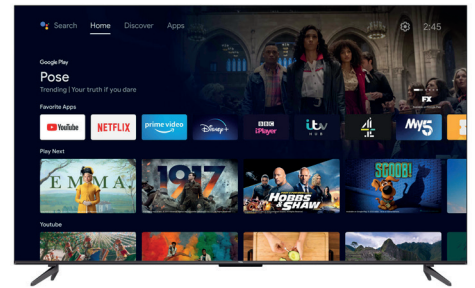

Brighter brights, deeper darks  
and a wider range of colours

**GAME MASTER**

**Game Master**  
Your optimized gaming experience

**Dolby Atmos**  
transports you into the story  
with moving audio

**androidtv**

**Android TV**  
Easy endless entertainment

**HANDS-FREE  
VOICE CONTROL**

**Hands-free Google Assistant**  
Let your voice be heard

**Freeview Play**  
Go The Other Way with  
Freeview Play

**TCL****55P735K****PICTURE**