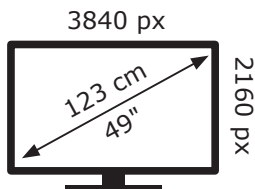

# ENERGY

**GRUNDIG**

49 GFU 8960B UQR000

**83** kWh/1000h

ABCDEF**G**

**103** kWh/1000h

2019/2013