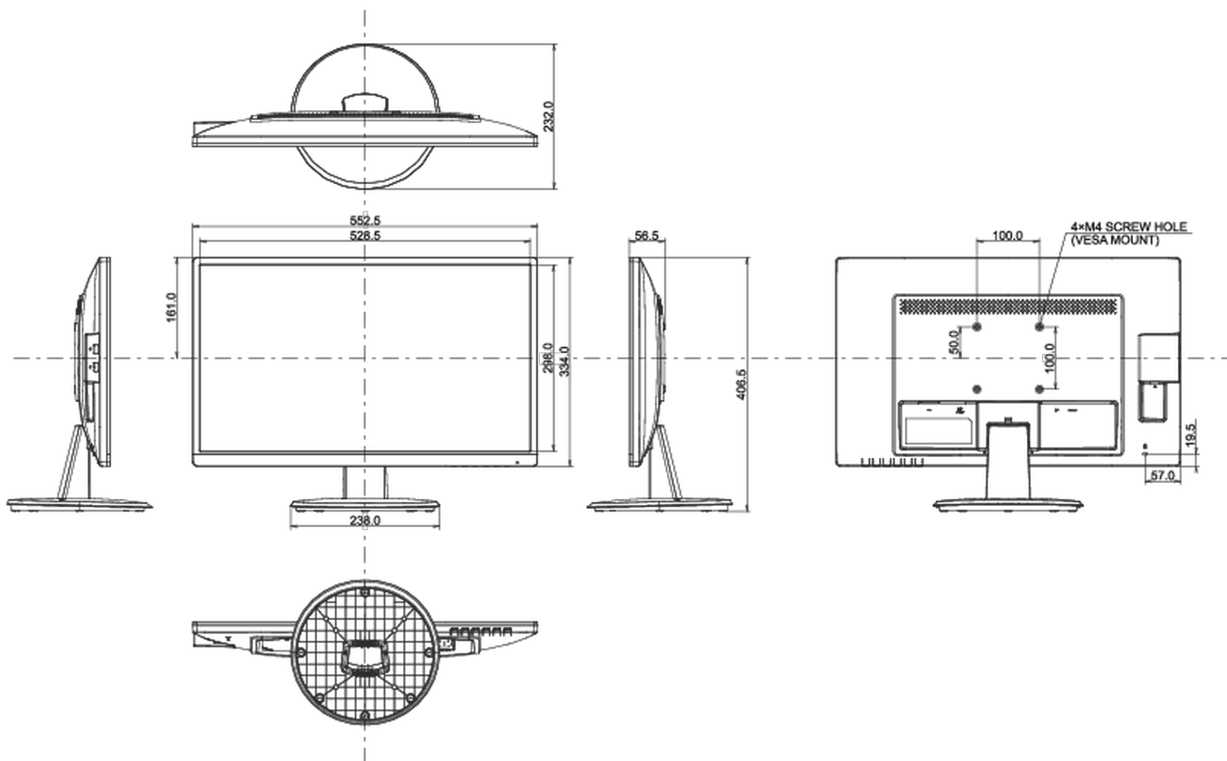

01 DISPLAY CHARACTERISTICS

Diagonal	23.8", 60.5cm
Panel	VA LED, matte finish
Native resolution	1920 x 1080 @75Hz (2.1 megapixel Full HD)
Aspect ratio	16:9
Panel brightness	250 cd/m ²
Static contrast	3 000:1
Advanced contrast	80M:1
Response time (GTG)	4ms
Viewing zone	horizontal/vertical: 178°/178°, right/left: 89°/89°, up/down: 89°/89°
Colour support	16.7mIn (sRGB: 99%; NTSC: 72%)
Horizontal Sync	30 - 80kHz
Viewable area W x H	527 x 296.5mm, 20.7 x 11.7"
Pixel pitch	0.275mm
Colour	matte, black

04 MECHANICAL

Display position adjustments	tilt
Tilt angle	23° up; 5° down
VESA mounting	100 x 100mm

05 ACCESSORIES INCLUDED

Cables	power, USB, HDMI
Other	quick start guide, safety guide

06 POWER MANAGEMENT

08 DIMENSIONS / WEIGHT

Product dimensions W x H x D	552.5 x 406.5 x 232mm
Box dimensions W x H x D	622 x 120 x 410mm
Weight (without box)	3.9kg
Weight (with box)	5.0kg
EAN code	4948570121557

All trademarks and registered trademarks acknowledged. E & O E. Specification subject to change without notice. All LCD's comply with ISO-9241-307:2008 in connection with pixel defects.