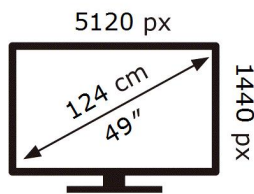

**ENERG** 

**SAMSUNG**

C49G93TSSP

**45** kWh/1000h

ABCDEF **G**

**119** kWh/1000h

2019/2013