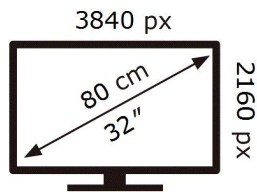

ENERG 

SAMSUNG

U32J592UQP

31 kWh/1000h

2019/2013