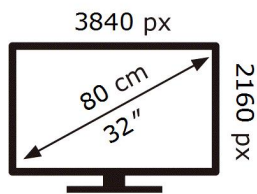

ENERG

SAMSUNG

S32CM80PUU

33 kWh/1000h

ABCDEF **G**

HDR

37 kWh/1000h

2019/2013