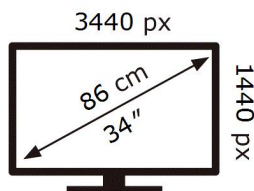

ENERG

SAMSUNG

S34C502GAU

32 kWh/1000h

ABCDEF **G**

HDR

50 kWh/1000h

2019/2013