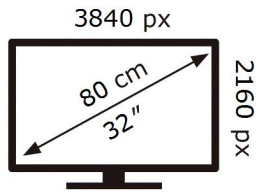

ENERG

SAMSUNG

U32R592CWP

33 kWh/1000h

2019/2013