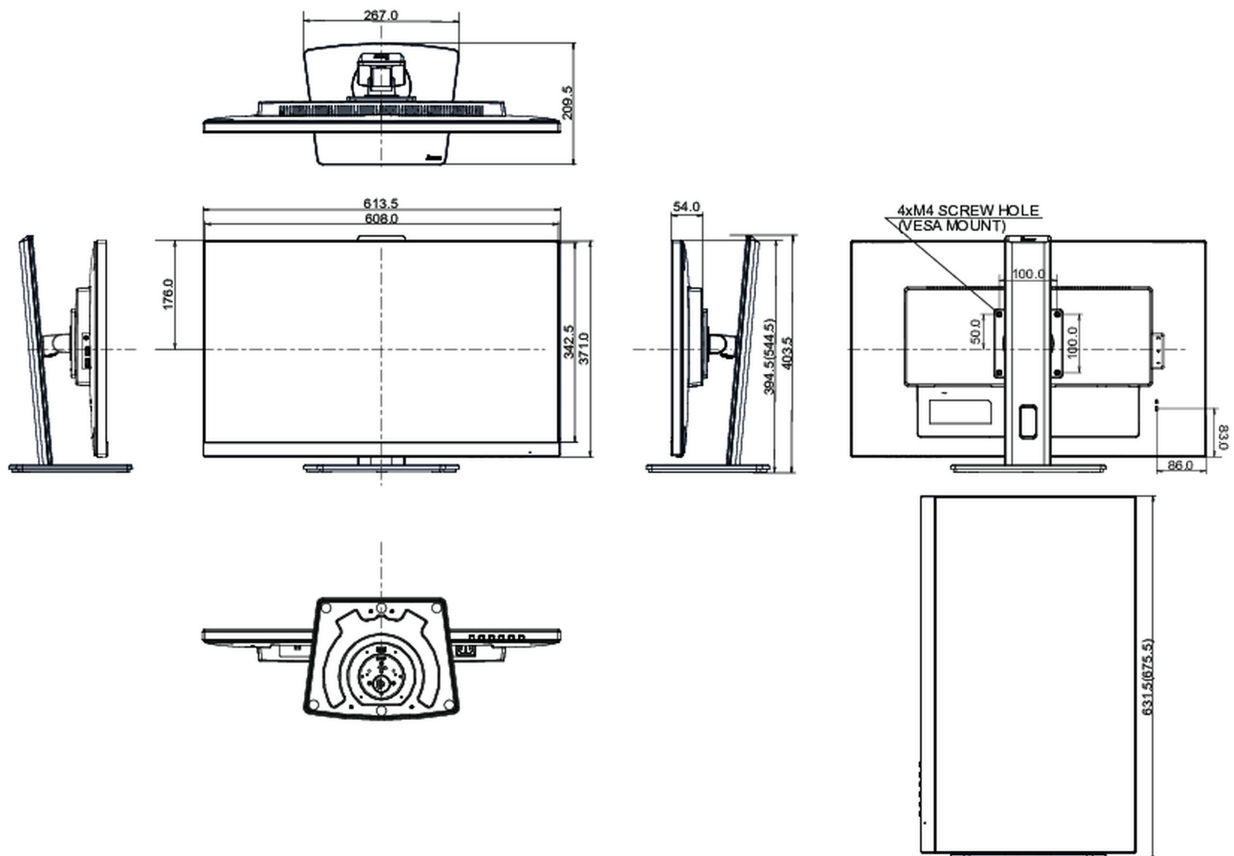

## 04 MECHANICAL

Display position adjustments	height, swivel, tilt, pivot (rotation both sides)
Height adjustment	150mm
Rotation (PIVOT function)	90°
Swivel stand	90°; 45° left; 45° right
Tilt angle	23° up; 5° down
VESA mounting	100 x 100mm
Cable management system	yes

## 08 DIMENSIONS / WEIGHT

Product dimensions W x H x D	613.5 x 394.5 (544.5) x 209.5mm
Box dimensions W x H x D	693 x 170 x 446mm
Weight (without box)	6.8kg
Weight (with box)	8.4kg
EAN code	4948570121663