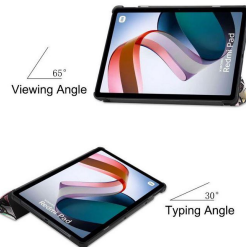

MPN: TABX-XMI-COVER9

Cover for Xiaomi Redmi Pad 10.61 2022. Tri-fold Caster Hard Shell Cover with Auto Wake Function - Graffiti Style

CoreParts offers a range of covers, that's compatible with all major brands for smart devices. All manufactured by high-end, certified and trusted suppliers.

Other images

Auto Sleep/Wake Function
Wake on open. Sleep on close.

Full Screen Display, Hassle-free Operation