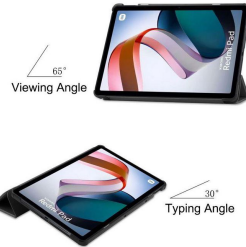

Other images

Auto Sleep/Wake Function
Wake on open. Sleep on close.