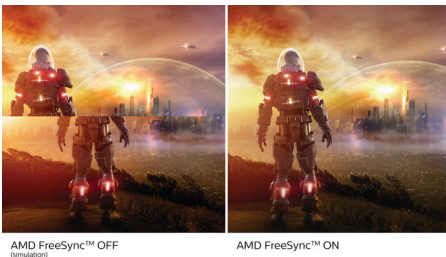

AMD FreeSync™ Premium

Gaming shouldn't be a choice between choppy gameplay or broken frames. AMD FreeSync™ Premium equips serious gamers with a fluid, tear-free gameplay experience at peak performance. There are no compromises, game confidently with a high refresh rate, low framerate compensation, and low latency.