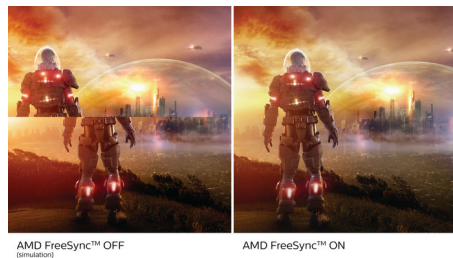

Ultra-smooth gaming

Gaming shouldn't be a choice between choppy gameplay or broken frames. With the new Philips monitor it doesn't have to be. Get fluid, artifact-free performance at virtually any framerate with AMD FreeSync™ technology, smooth quick refresh and ultra-fast response time.