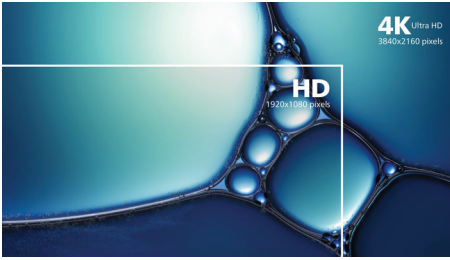

Highlights

UltraClear 4K UHD Resolution

These Philips displays utilize high performance panels to deliver UltraClear, 4K UHD (3840 x 2160) resolution images. Whether you are demanding professional requiring extremely detailed images for CAD solutions, using 3D graphics applications or a financial wizard working on huge spreadsheets, Philips displays will make your images and graphics come alive.