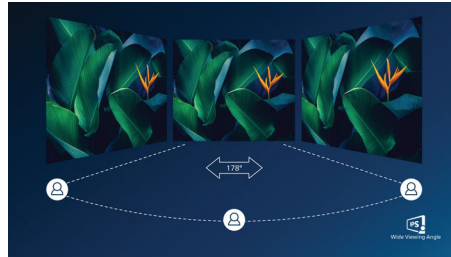

326P1H/73

Highlights

USB Type-C connection

This Philips display features a built-in USB type-C docking station with power delivery. With intelligent and flexible power management, you can power charge your compatible* laptop directly. Its slim, reversible USB-C connector allows for easy, one-cable docking. Simplify by connecting all your peripherals like keyboard, mouse and your RJ-45 Ethernet cable to the monitor's docking station. You can watch high resolution video and transfer data at a super-speed, while powering up and re-charging your notebook at the same time.

Crystalclear images

These Philips screens deliver Crystalclear, Quad HD 2560x1440 or 2560x1080 pixel images. Utilizing high performance panels with high density pixel count, enabled by high bandwidth sources like Displayport, HDMI, Dual link DVI, these new displays will make your images and graphics come alive. Whether you are demanding professional requiring extremely detailed information for CAD-CAM solutions, using 3D graphic applications or a financial wizard working on huge spreadsheets, Philips displays will give you Crystalclear images.

IPS technology

IPS displays use an advanced technology which gives you extra wide viewing angles of 178/178 degree, making it possible to view the display from almost any angle - even in 90 degree Pivot mode! Unlike standard TN panels, IPS displays gives you remarkably crisp images with vivid colors, making it ideal not only for Photos, movies and web browsing, but also for professional applications which demand color accuracy and consistent brightness at all times.