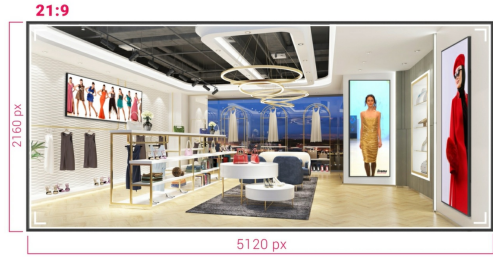

**LFD - SIGNAGE DISPLAYS****INFORMATION****105" Professional 5KUW Display  
for specialised 21:9 panoramic  
commercial signage**

Experience a true 21:9 Panoramic Ultra-Wide view for all your content with the jaw dropping 105" displays of iiyama. This super sleek thin bezel design display shows vibrant and larger than life imagery and videos using 5KUW resolution to make the difference.

Whether installed in mission critical control room facilities or vibrant digital signage for high end retail spaces, this iiyama 105" large format display offers businesses an easy and effective solution to help capture their audience's attention. Designed to perform in continual, around the clock environments, the LH10551UWS-B1AG can be installed and utilised in landscape and portrait orientation to create the most stimulating imagery in any space.

## Flexible Orientation

The ability to position the displays in landscape or portrait orientation means you can make the most of any space and bring your messaging, advertisements, videos and safety information to your audience.

## 5K - 11 Mega Pixels

Experience stunning visuals on this IPS panel with 5KUW resolution (5120x2160), offering crisp and clear images for a truly immersive viewing experience.