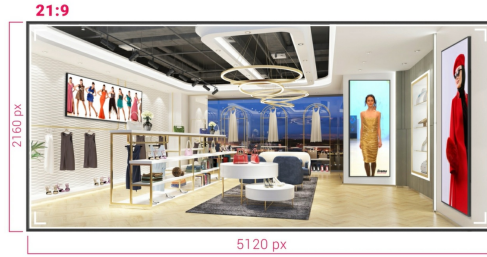

**LFD - SIGNAGE DISPLAYS****INFORMATION****105" Professional 5KUW Display for specialised 21:9 panoramic commercial signage**

Experience a true 21:9 Panoramic Ultra-Wide view for all your content with the jaw dropping 105" displays of iiyama. This super sleek thin bezel design display shows vibrant and larger than life imagery and videos using 5KUW resolution to make the difference.

Whether installed in mission critical control room facilities or vibrant digital signage for high end retail spaces, this iiyama 105" large format display offers businesses an easy and effective solution to help capture their audience's attention. Designed to perform in continual, around the clock environments, the LH10551UWS-B1AG can be installed and utilised in landscape and portrait orientation to create the most stimulating imagery in any space.

## 21:9 Ultra-Wide Screen

With an ultra-wide aspect ratio, this professional display provides an expansive canvas to accommodate panoramic commercial signage. The 21:9 Ultra Wide format is also the perfect optimisation for your content capabilities, enhancing our messages and simultaneously attracting your audience on a larger scale.

## 5K - 11 Mega Pixels

Experience stunning visuals on this IPS panel with 5KUW resolution (5120x2160), offering crisp and clear images for a truly immersive viewing experience.