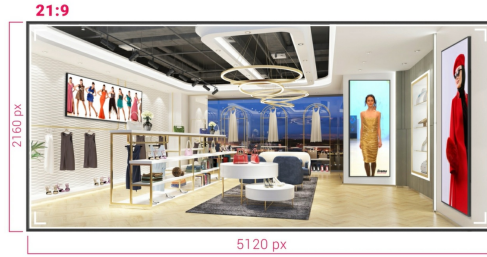

**LFD - SIGNAGE DISPLAYS****INFORMATION****105" Professional 5KUW Display  
for specialised 21:9 panoramic  
commercial signage**

Experience a true 21:9 Panoramic Ultra-Wide view for all your content with the jaw dropping 105" displays of iiyama. This super sleek thin bezel design display shows vibrant and larger than life imagery and videos using 5KUW resolution to make the difference.

Whether installed in mission critical control room facilities or vibrant digital signage for high end retail spaces, this iiyama 105" large format display offers businesses an easy and effective solution to help capture their audience's attention. Designed to perform in continual, around the clock environments, the LH10551UWS-B1AG can be installed and utilised in landscape and portrait orientation to create the most stimulating imagery in any space.

## 21:9 Ultra-Wide Screen

With an ultra-wide aspect ratio, this professional display provides an expansive canvas to accommodate panoramic commercial signage. The 21:9 Ultra Wide format is also the perfect optimisation for your content capabilities, enhancing our messages and simultaneously attracting your audience on a larger scale.

## 5K - 11 Mega Pixels

Experience stunning visuals on this IPS panel with 5KUW resolution (5120x2160), offering crisp and clear images for a truly immersive viewing experience.