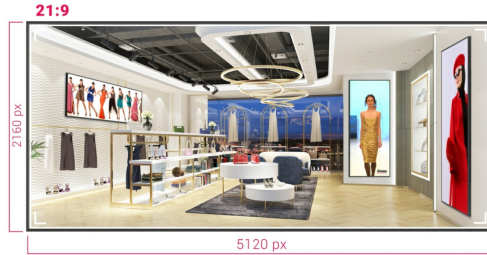

LFD - SIGNAGE DISPLAYS**INFORMATION****105" Professional 5KUW Display
for specialised 21:9 panoramic
commercial signage**

Experience a true 21:9 Panoramic Ultra-Wide view for all your content with the jaw dropping 105" displays of iiyama. This super sleek thin bezel design display shows vibrant and larger than life imagery and videos using 5KUW resolution to make the difference.

Whether installed in mission critical control room facilities or vibrant digital signage for high end retail spaces, this iiyama 105" large format display offers businesses an easy and effective solution to help capture their audience's attention. Designed to perform in continual, around the clock environments, the LH10551UWS-B1AG can be installed and utilised in landscape and portrait orientation to create the most stimulating imagery in any space.

Flexible Orientation

The ability to position the displays in landscape or portrait orientation means you can make the most of any space and bring your messaging, advertisements, videos and safety information to your audience.

5K - 11 Mega Pixels

Experience stunning visuals on this IPS panel with 5KUW resolution (5120x2160), offering crisp and clear images for a truly immersive viewing experience.

USB-C Connection

Delivers the latest in video, audio and Touch signal, all through one port.