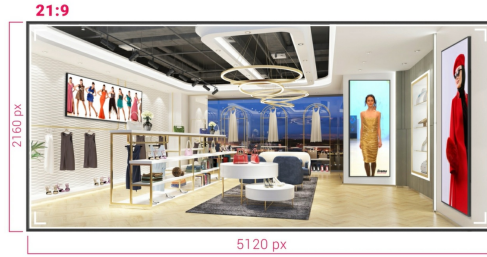

LFD - SIGNAGE DISPLAYS**INFORMATION****105" Professional 5KUW Display
for specialised 21:9 panoramic
commercial signage**

Experience a true 21:9 Panoramic Ultra-Wide view for all your content with the jaw dropping 105" displays of iiyama. This super sleek thin bezel design display shows vibrant and larger than life imagery and videos using 5KUW resolution to make the difference.

Whether installed in mission critical control room facilities or vibrant digital signage for high end retail spaces, this iiyama 105" large format display offers businesses an easy and effective solution to help capture their audience's attention. Designed to perform in continual, around the clock environments, the LH10551UWS-B1AG can be installed and utilised in landscape and portrait orientation to create the most stimulating imagery in any space.

21:9 Ultra-Wide Screen

With an ultra-wide aspect ratio, this professional display provides an expansive canvas to accommodate panoramic commercial signage. The 21:9 Ultra Wide format is also the perfect optimisation for your content capabilities, enhancing our messages and simultaneously attracting your audience on a larger scale.

5K - 11 Mega Pixels

Experience stunning visuals on this IPS panel with 5KUW resolution (5120x2160), offering crisp and clear images for a truly immersive viewing experience.

USB-C Connection

Delivers the latest in video, audio and Touch signal, all through one port.