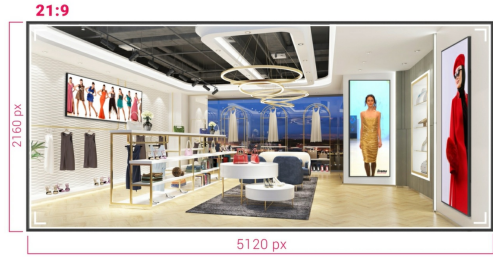

**LFD - SIGNAGE DISPLAYS**

**INFORMATION**

**105" Professional 5KUW Display for specialised 21:9 panoramic commercial signage**

Experience a true 21:9 Panoramic Ultra-Wide view for all your content with the jaw dropping 105" displays of iiyama. This super sleek thin bezel design display shows vibrant and larger than life imagery and videos using 5KUW resolution to make the difference.

Whether installed in mission critical control room facilities or vibrant digital signage for high end retail spaces, this iiyama 105" large format display offers businesses an easy and effective solution to help capture their audience's attention. Designed to perform in continual, around the clock environments, the LH10551UWS-B1AG can be installed and utilised in landscape and portrait orientation to create the most stimulating imagery in any space.

## Flexible Orientation

The ability to position the displays in landscape or portrait orientation means you can make the most of any space and bring your messaging, advertisements, videos and safety information to your audience.

## 5K - 11 Mega Pixels

Experience stunning visuals on this IPS panel with 5KUW resolution (5120x2160), offering crisp and clear images for a truly immersive viewing experience.